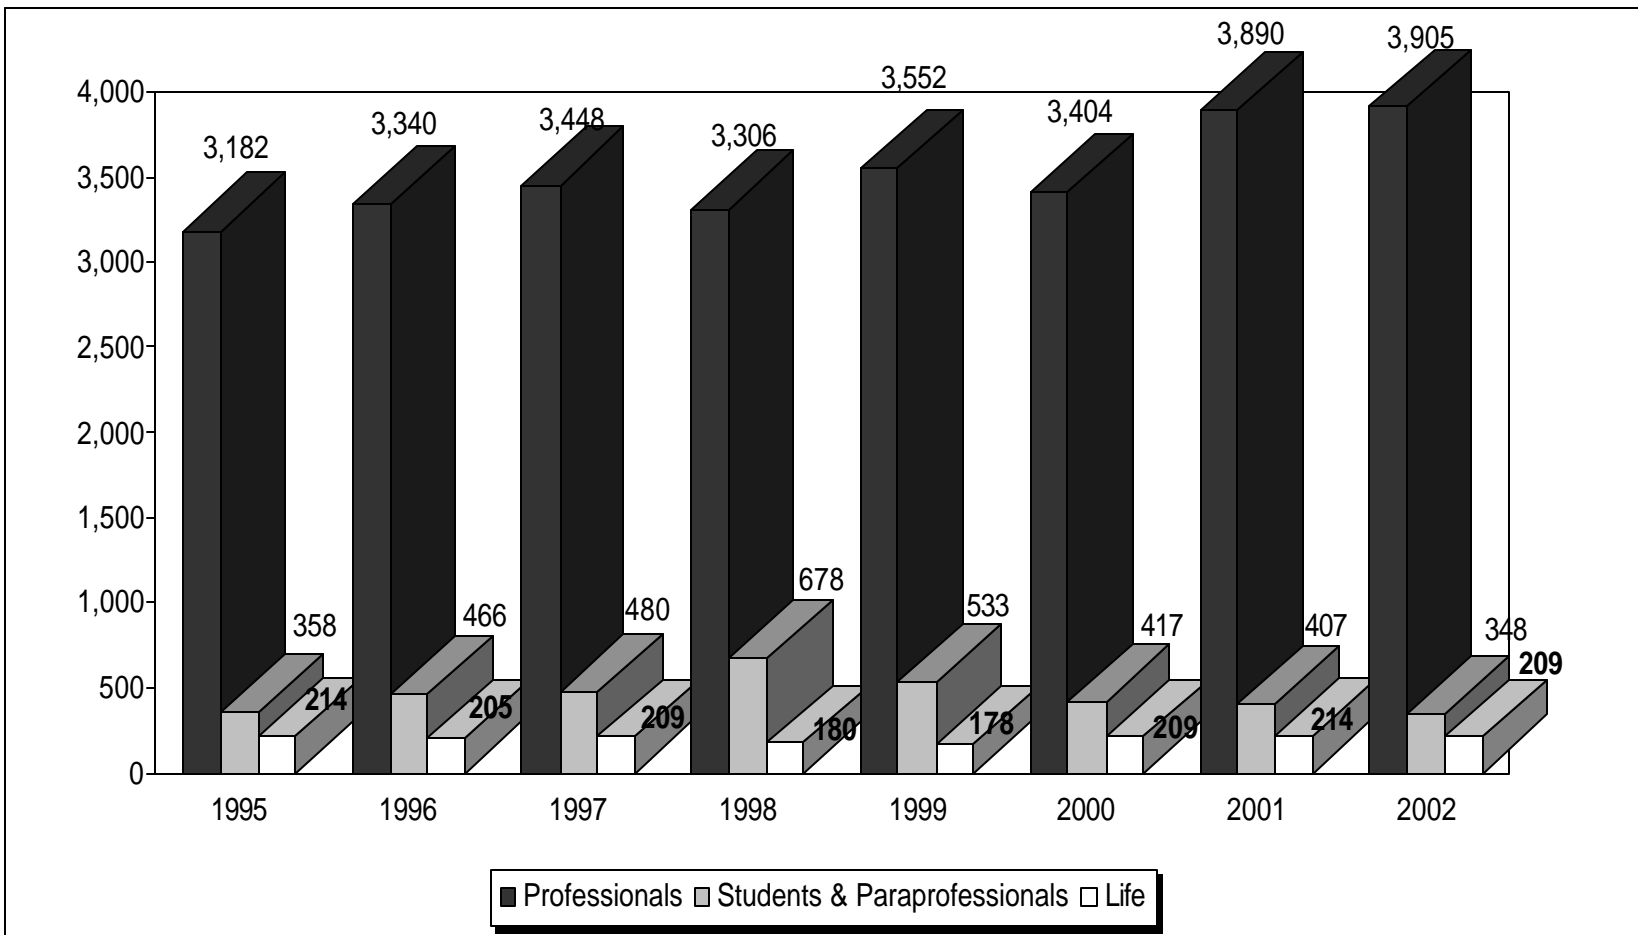

CSHA
CALIFORNIA SPEECH-LANGUAGE-HEARING ASSOCIATION

WHO ARE WE?

Membership and Demographic Data

Strength in Numbers

1995 – 2002 CSHA Constituency

Total Members = 4,462

2001 VS. 2002 Membership by District